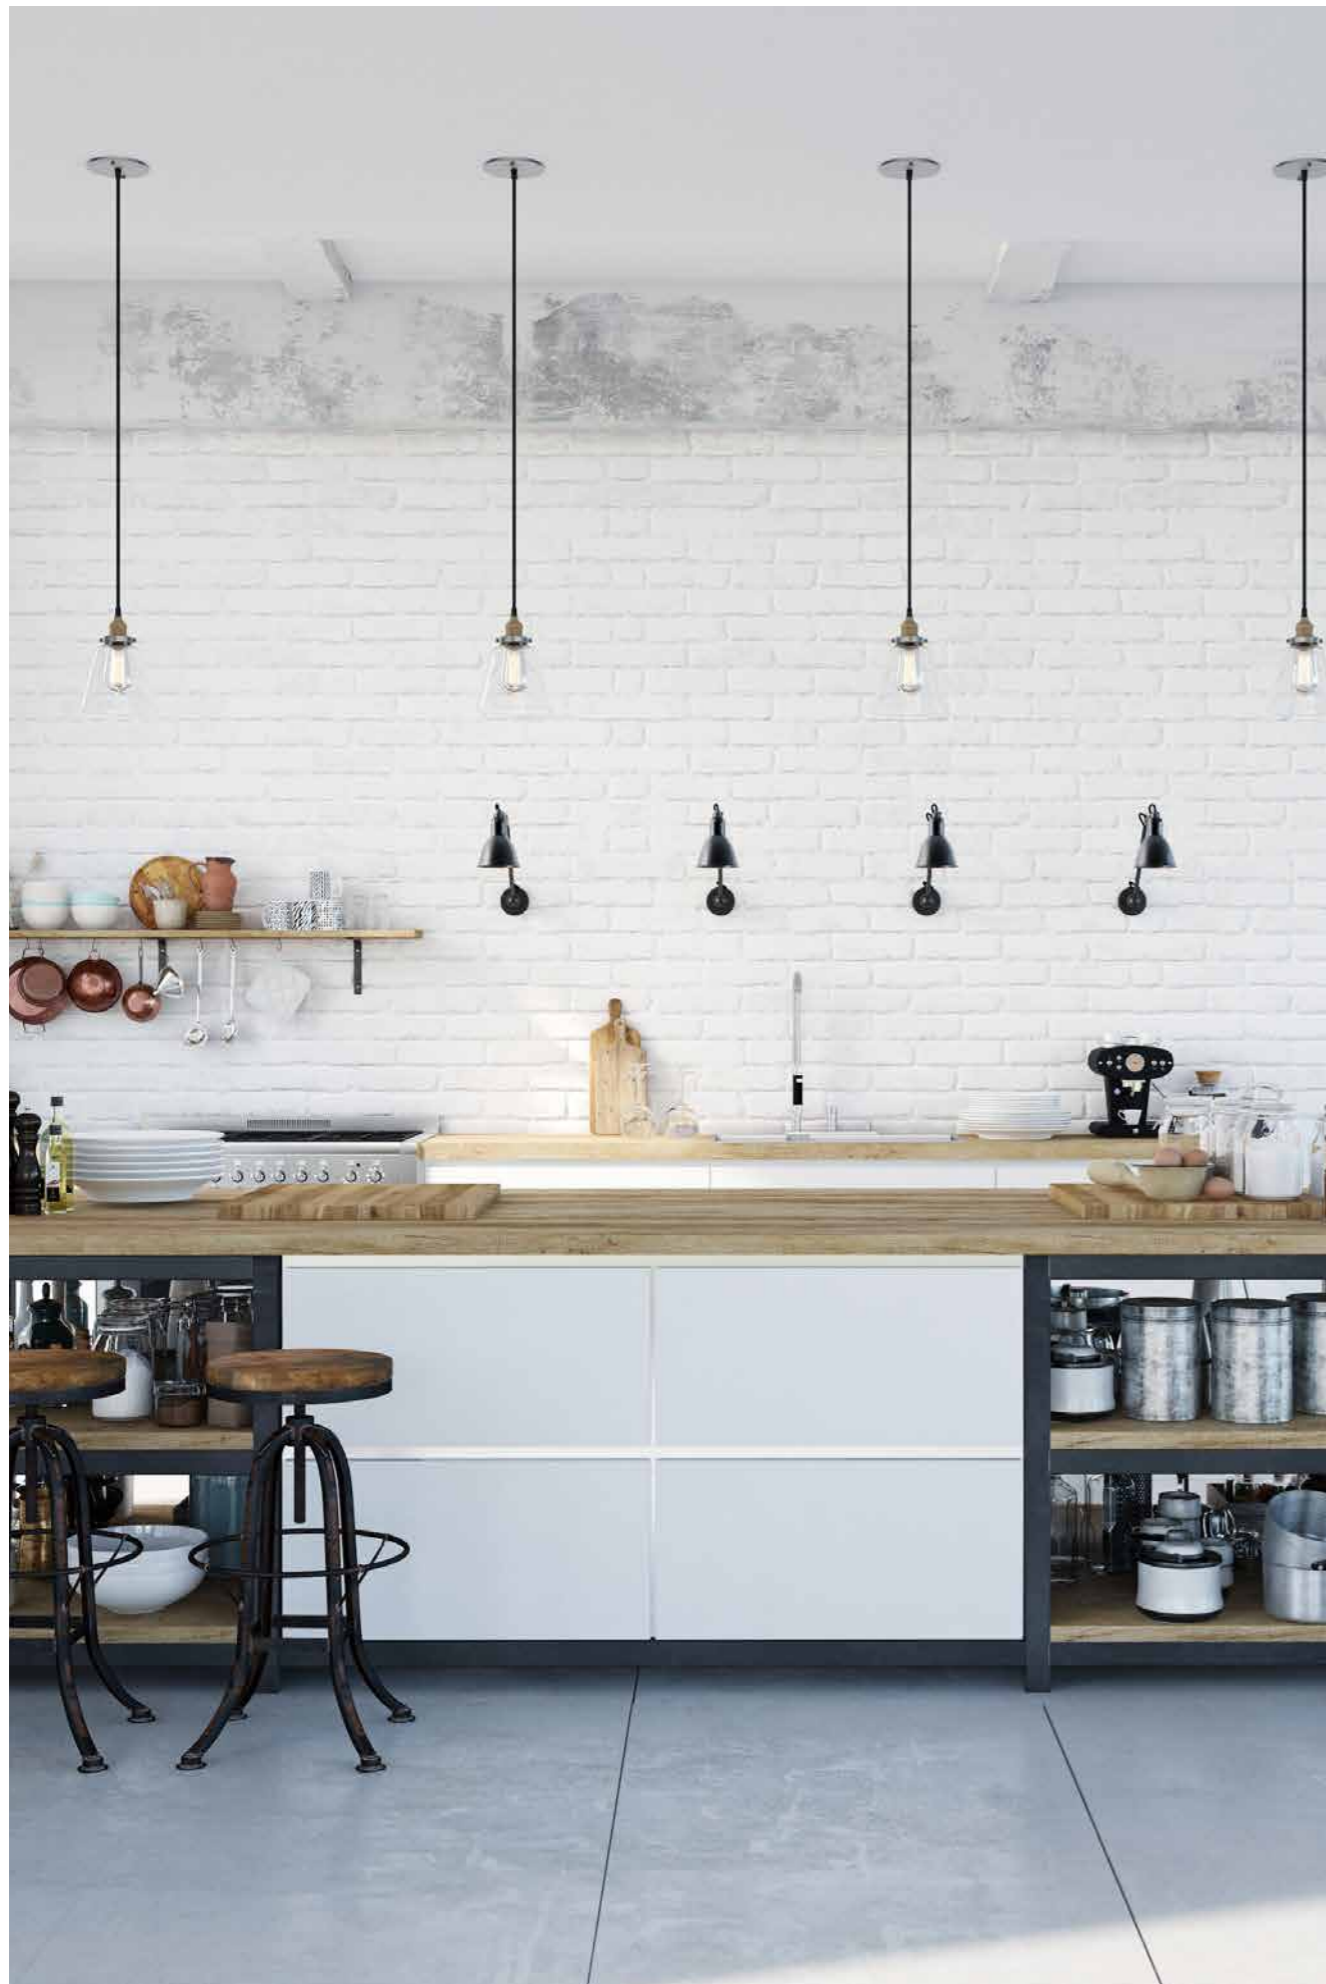

Stilvolle Harmonie Stylish harmony

Hier trifft Ästhetik Alltagstauglichkeit
Aesthetics meet everyday usability

Oberflächen | Surfaces

Querschnitt | Cross section

KLEINE RUNDKANTE | SMALL ROUNDED EDGE

Mehr Türenmodelle
More door models

www.garant.de/tta/g-7JX1M