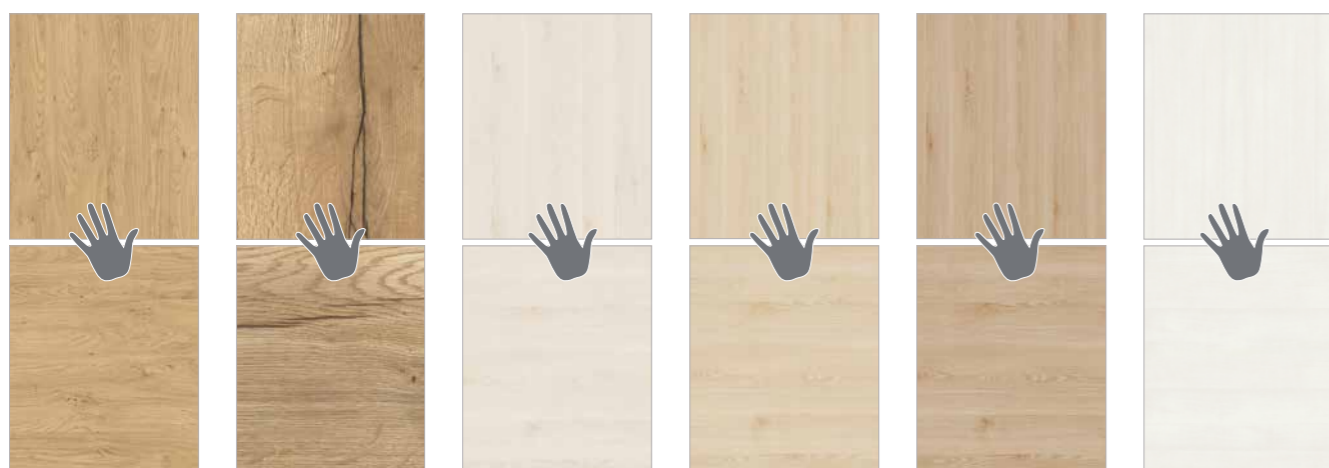

CePaL Übersicht

CePaL Overview

CEPAL AUTHENTIC
ASTEICHE DA/DQ
CEPAL AUTHENTIC
KNOTTY OAK DA/DQ

CEPAL AUTHENTIC
RISSEICHE DA/DQ
CEPAL AUTHENTIC
CRACK OAK DA/DQ

CEPAL AUTHENTIC
PERL DA/DQ

CEPAL AUTHENTIC
SAND DA/DQ

CEPAL AUTHENTIC
ACHAT DA/DQ

CEPAL AUTHENTIC
BIANCO DA/DQ

Unsere neuen Authentic-Oberflächen können Sie auch fühlen!

Sieht aus wie Furnier, fühlt sich an wie Echtholz und ist dabei besonders robust, farbecht und pflegeleicht!

You can even feel our new authentic surfaces!

Looks like veneer, feels like real wood, but is particularly robust, fade-resistant, and low-maintenance!