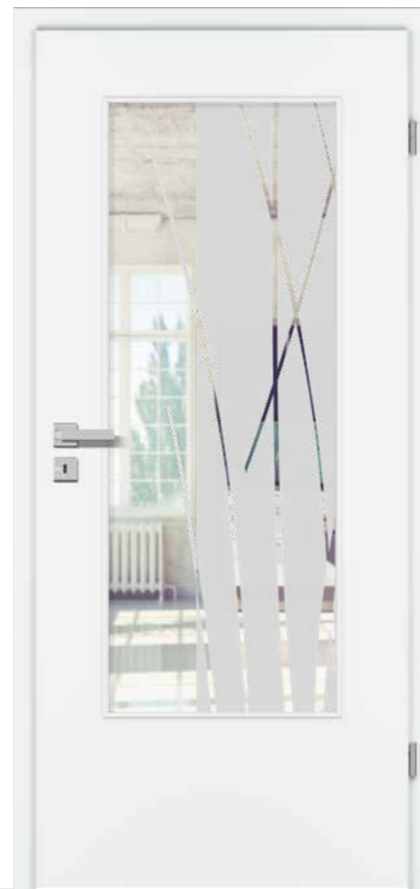

1. **1** **MODELL:** NT-LA-DA, WEISSLACK 9010
   GLAS: BAMBUS, Siebdruck-Veredelung
   BESCHLAG: QUADRAL, Standard-Rosette, mit Schlüssel-Rosette
   MODEL: NT-LA-DA, WHITE VARNISH 9010
   GLASS: BAMBUS, Screenprint finish
   FITTING: QUADRAL, Standard rosette, with keyhole rosette