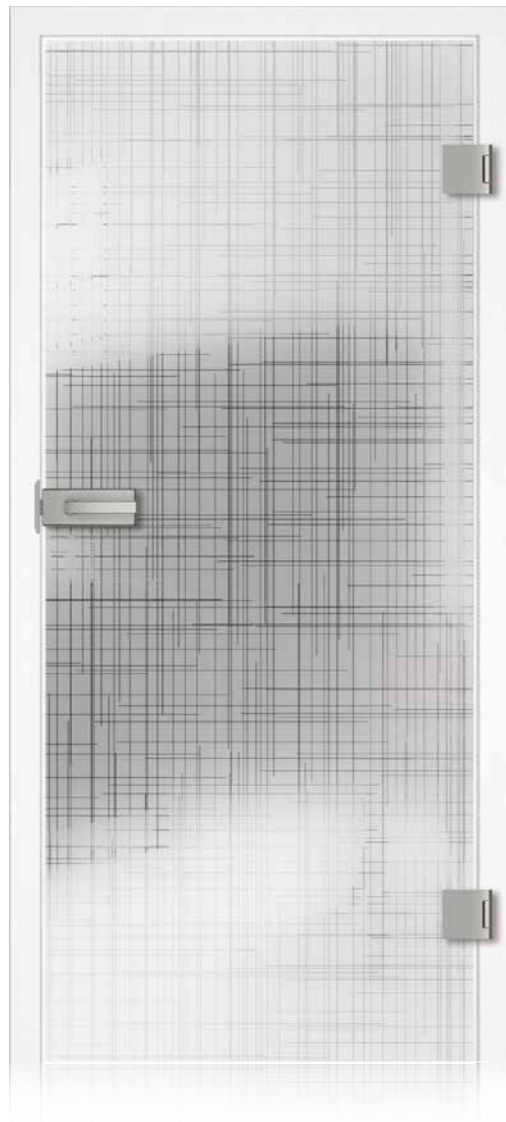

GANZGLASTÜREN ALL-GLASS DOORS

1. **1** **MODELL:** GANZGLAS
   GLAS: PANNO, Design-Ornamentglas
   MODEL: ALL GLASS
   GLASS: PANNO, Patterned design glass